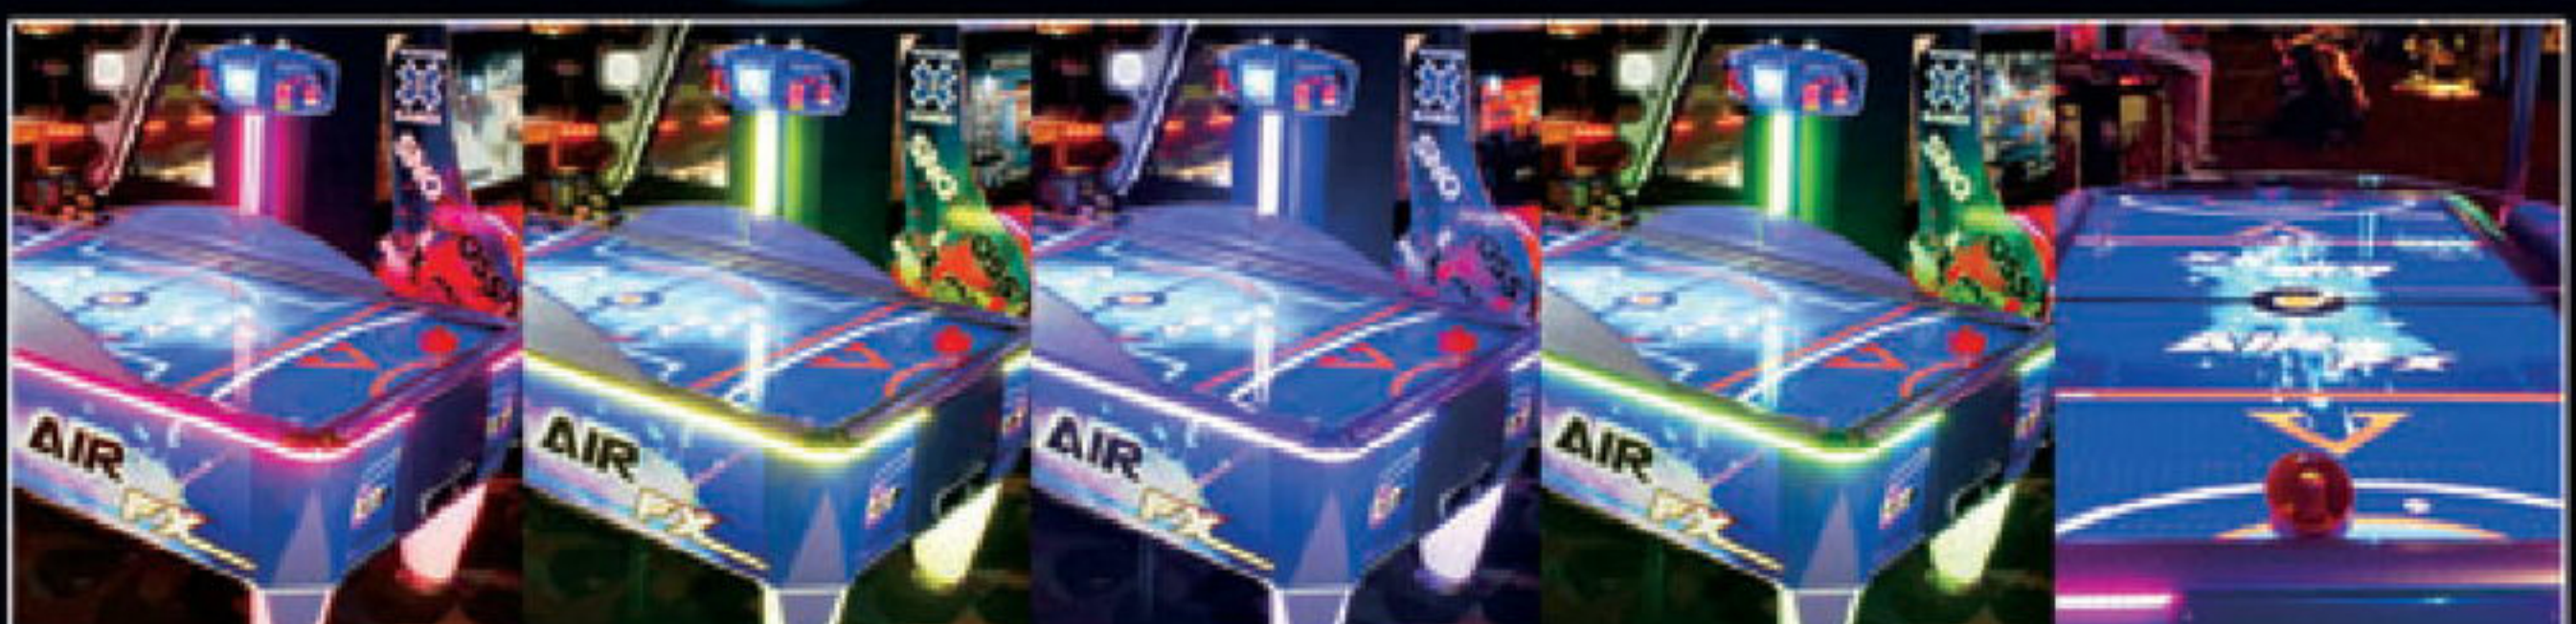

The best just got better!

AIR FX™

Dimensions:
L-93"
W-49"
H-72" Including
marquee

As impossible as it seems, ICE refined and enhanced the AIR FX air hockey playing experience with:

- The **FIRST 1/2" backlit acrylic surface!**
- **LED lit legs and perimeter of playfield**
- **Newly designed PCB**
- **Ticket out options**

AIR

FX™

The **ONLY LED** back-lit playing surface available in the world!

Dimensions:
L-93"
W-49"
H-72" Including
marquee

ICE refined and enhanced the Fast Track, the best table hockey in the industry with:

- The first and only **1/2" backlit acrylic surface**
- Finally a table hockey that **LIGHTS** up the room
- **LED's** are located throughout the game for a modern 21st century look

Shipping Now!

Innovative Concepts in Entertainment
716.759.0370 | play@icegame.com | www.icegame.com
10123 Main Street, Clarence, NY 14031