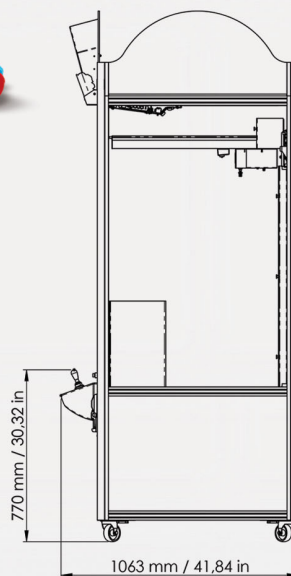

ELAUT NV
T +32 3 780 94 80
sales@elaut.be
www.elaut.com

ELAUT USA
T +1 732 494 4900
info@elautusa.com

ELAUT GERMANY
T +49 6251 855 449
info@elaut.de

ELAUT SPAIN
info@elaut.es
comercial@elaut.es

Elaut-Group.Com

Printed Nov / 2023