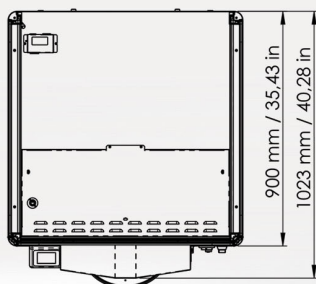

ELAUT NV
T +32 3 780 94 80
sales@elaut.be
www.elaut.com

ELAUT USA
T +1 732 494 4900
info@elautusa.com

ELAUT GERMANY
T +49 6251 855 449
info@elaut.de

ELAUT SPAIN
info@elaut.es
comercial@elaut.es

Elaut-Group.Com

Printed Nov / 2023