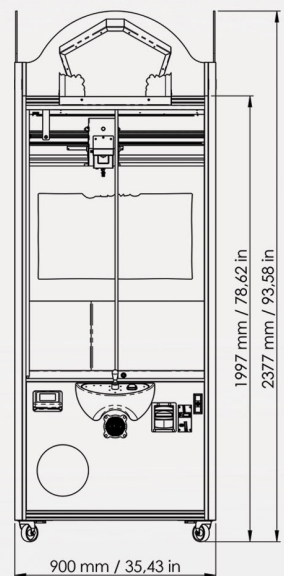

ELAUT NV
T +32 3 780 94 80
sales@elaut.be
www.elaut.com

ELAUT USA
T +1 732 494 4900
info@elautusa.com

ELAUT GERMANY
T +49 6251 855 449
info@elaut.de

ELAUT SPAIN
info@elaut.es
comercial@elaut.es

Elaut-Group.Com

Printed Nov / 2023