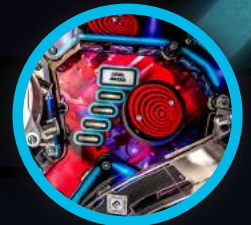

## MAIN ATTRACTIONS

- Step into the world of the legendary hit-man, John Wick, in his quest for revenge and redemption
- Every Action Has Consequences with Stern Pinball's new dynamic AI game mode system, which responds to player behaviors and creates a new experience every game
- Immersive high resolution film footage and audio assets from all four blockbuster films
- Including custom dialogue performed by Ian McShane and an original soundtrack composed by Charlie Benante of Anthrax and Pantera fame
- New Action Video Player System dynamically reflects player action on screen

## ADDITIONAL FEATURES

- Dramatically illuminated edge-lit neon New York City skyline

- Red Circle Club shoot-in arena

- Muscle car optical spinning target